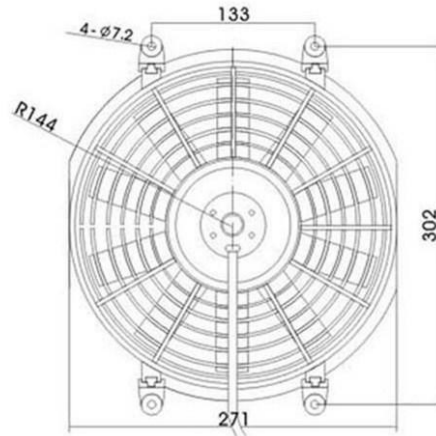

KFB255Z-10

Model	KFB255Z-10	KFB255Z-10
Rated Volts(V)	12	24
Load Current(A)	≤7	≤4
Load Speed(r/min)	2400±10%	2500±10%
Assey Thick(mm)	61.5	
Diameter of Fan Blade(mm)	225	
Regular Service Life(h)	2200±10%	2200±10%