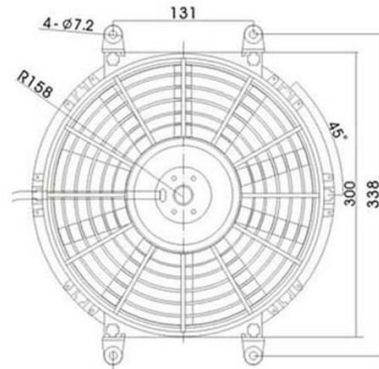

Model	KFB255Z-12	KFB255Z-12
Rated Volts(V)	12	24
Load Current(A)	≤7	≤4
Load Speed(r/min)	2200±10%	2200±10%
Assey Thick(mm)	60	
Diameter of Fan Blade(mm)	280	
Regular Service Life(h)	2200±10%	2200±10%