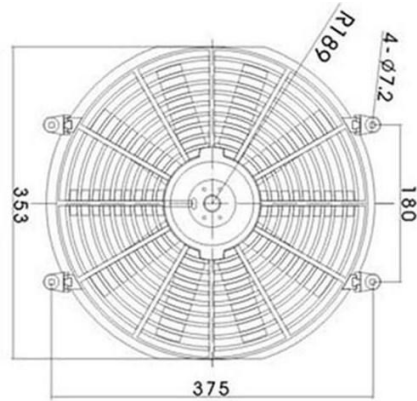

Model	KFB255Z-14	KFB255Z-14
Rated Volts(V)	12	24
Load Current(A)	≤8	≤5
Load Speed(r/min)	1900±10%	2000±10%
Assey Thick(mm)	65	
Diameter of Fan Blade(mm)	328	
Regular Service Life(h)	2200±10%	2200±10%