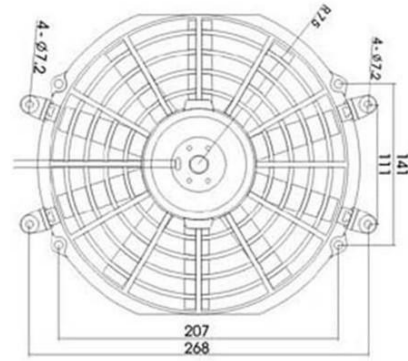

KFB255W-7

Model	KFB255W-7	KFB255W-7
Rated Volts(V)	12	24
Load Current(A)	≤5	≤3
Load Speed(r/min)	2900±10%	2900±10%
Assey Thick(mm)	67	
Diameter of Fan Blade(mm)	190	
Regular Service Life(h)	2200±10%	2200±10%