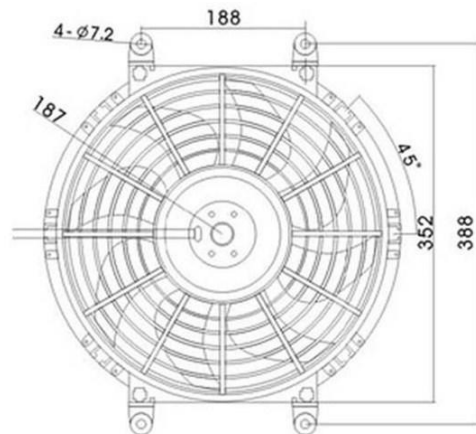

Model	KFB255W-14 90w	KFB255W-14
Rated Volts(V)	12	24
Load Current(A)	≤9.5	≤4
Load Speed(r/min)	2000±10%	2200±10%
Assey Thick(mm)	65	85
Diameter of Fan Blade(mm)	340	
Regular Service Life(h)	2200±10%	2500±10%