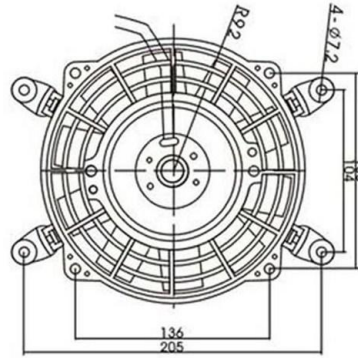

KFB255Z-6

Model	KFB255Z-6	KFB255Z-6
Rated Volts(V)	12	24
Load Current(A)	≤4	≤2
Load Speed(r/min)	3000±10%	3000±10%
Assey Thick(mm)	61	
Diameter of Fan Blade(mm)	155	
Regular Service Life(h)	2200±10%	2200±10%

KFB255C-6

Model	KFB255C-6
Rated Volts(V)	12
Load Current(A)	≤4
Load Speed(r/min)	3350±5%
Assey Thick(mm)	61
Diameter of Fan Blade(mm)	155
Regular Service Life(h)	2200±10%

KFB255Z-7

Model	KFB255Z-7	KFB255Z-7
Rated Volts(V)	12	24
Load Current(A)	≤5	≤3
Load Speed(r/min)	2900±10%	2900±10%
Assey Thick(mm)	67	
Diameter of Fan Blade(mm)	190	
Regular Service Life(h)	2200±10%	2200±10%