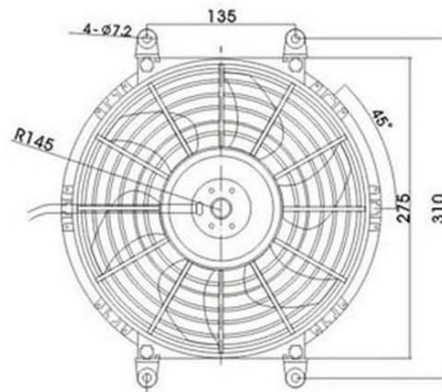

Model	KFB255W-10	KFB255W-10
Rated Volts(V)	12	24
Load Current(A)	≤6	≤4
Load Speed(r/min)	2400±10%	2500±10%
Assey Thick(mm)	60	
Diameter of Fan Blade(mm)	255	
Regular Service Life(h)	2200±10%	2200±10%