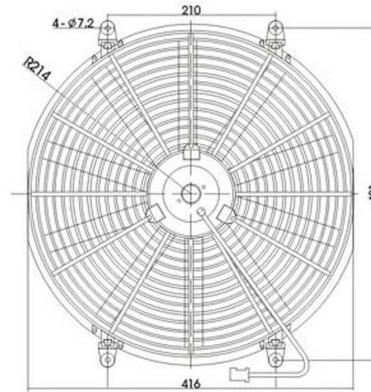

Model	KFB255Z-16	KFB255Z-16
Rated Volts(V)	12	24
Load Current(A)	≤11	≤5.5
Load Speed(r/min)	2000±10%	2000±10%
Assey Thick(mm)	83	
Diameter of Fan Blade(mm)	393	
Regular Service Life(h)	2500±10%	2500±10%