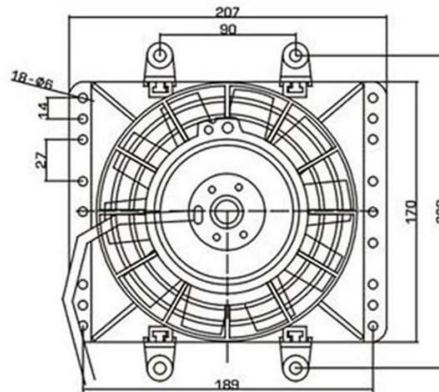

Model	KFB255C-6
Rated Volts(V)	12
Load Current(A)	≤4
Load Speed(r/min)	3350±5%
Assey Thick(mm)	61
Diameter of Fan Blade(mm)	155
Regular Service Life(h)	2200±10%