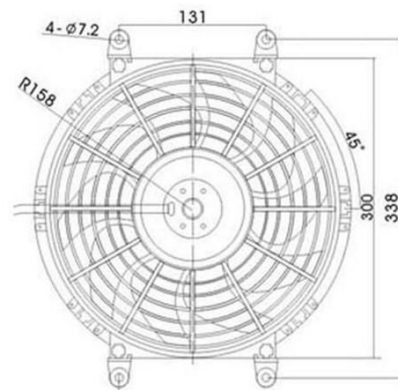

Model	KFB255W-12	KFB255W-12
Rated Volts(V)	12	24
Load Current(A)	≤7.5	≤4
Load Speed(r/min)	2000±10%	2100±10%
Assey Thick(mm)	60	
Diameter of Fan Blade(mm)	288	
Regular Service Life(h)	2200±10%	2200±10%