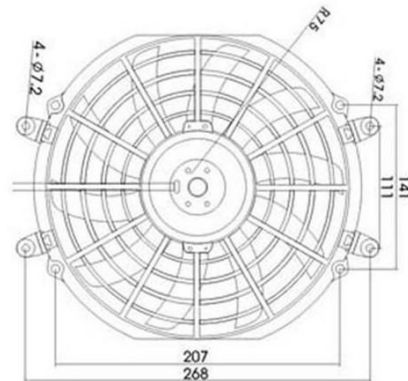

Model	KFB255Z-9	KFB255Z-9
Rated Volts(V)	12	24
Load Current(A)	≤6	≤3.5
Load Speed(r/min)	2500±10%	2800±10%
Assey Thick(mm)	63	
Diameter of Fan Blade(mm)	225	
Regular Service Life(h)	2200±10%	2200±10%

KFB255W-9