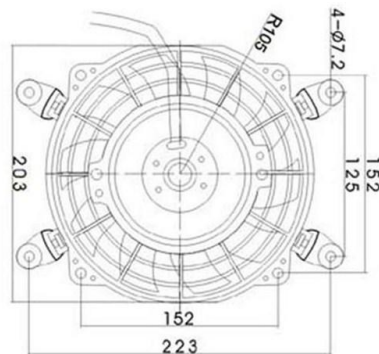

KFB255C-6

Model	KFB255C-6
Rated Volts(V)	12
Load Current(A)	≤4
Load Speed(r/min)	3350±5%
Assey Thick(mm)	61
Diameter of Fan Blade(mm)	155
Regular Service Life(h)	2200±10%

KFB255Z-7

Model	KFB255Z-7	KFB255Z-7
Rated Volts(V)	12	24
Load Current(A)	≤5	≤3
Load Speed(r/min)	2900±10%	2900±10%
Assey Thick(mm)	67	
Diameter of Fan Blade(mm)	190	
Regular Service Life(h)	2200±10%	2200±10%

KFB255W-7

Model	KFB255W-7	KFB255W-7
Rated Volts(V)	12	24
Load Current(A)	≤5	≤3
Load Speed(r/min)	2900±10%	2900±10%
Assey Thick(mm)	67	
Diameter of Fan Blade(mm)	190	
Regular Service Life(h)	2200±10%	2200±10%