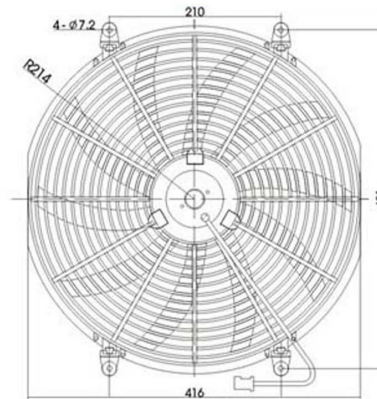

Model	KFB255W-16	KFB255W-16
Rated Volts(V)	12	24
Load Current(A)	≤11	≤5
Load Speed(r/min)	2000±10%	1900±10%
Assey Thick(mm)	83	
Diameter of Fan Blade(mm)	385	
Regular Service Life(h)	2500±10%	2500±10%