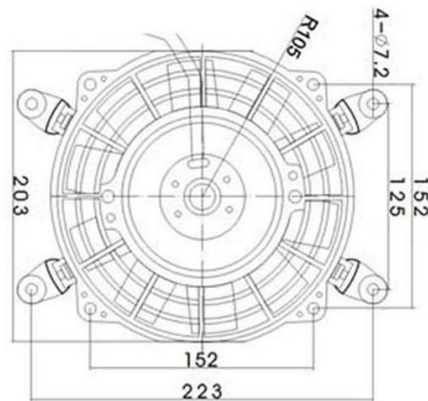

KFB255Z-6

Model	KFB255Z-6	KFB255Z-6
Rated Volts(V)	12	24
Load Current(A)	≤4	≤2
Load Speed(r/min)	3000±10%	3000±10%
Assey Thick(mm)	61	
Diameter of Fan Blade(mm)	155	
Regular Service Life(h)	2200±10%	2200±10%

KFB255C-6

Model	KFB255C-6
Rated Volts(V)	12
Load Current(A)	≤4
Load Speed(r/min)	3350±5%
Assey Thick(mm)	61
Diameter of Fan Blade(mm)	155
Regular Service Life(h)	2200±10%

KFB255Z-7

Model	KFB255Z-7	KFB255Z-7
Rated Volts(V)	12	24
Load Current(A)	≤5	≤3
Load Speed(r/min)	2900±10%	2900±10%
Assey Thick(mm)	67	
Diameter of Fan Blade(mm)	190	
Regular Service Life(h)	2200±10%	2200±10%

KFB255W-7

Model	KFB255W-7	KFB255W-7
Rated Volts(V)	12	24
Load Current(A)	≤5	≤3
Load Speed(r/min)	2900±10%	2900±10%
Assey Thick(mm)	67	
Diameter of Fan Blade(mm)	190	
Regular Service Life(h)	2200±10%	2200±10%